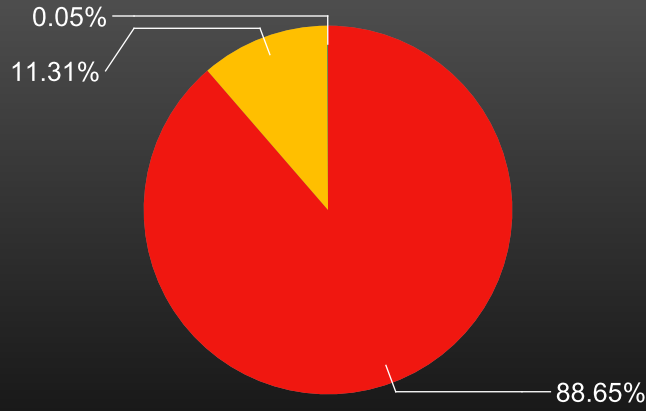

## Blocked Websites by WebBlocker Category

Blocked Websites by WebBlocker Category

Category	Count	%
Advertisements	1,991	92.26%
Personals . Dating	147	6.81%
Adult/Sexually Explicit	6	0.28%
Peer-to-Peer	5	0.23%
Intolerance . Hate	3	0.14%
Gambling	3	0.14%
Proxies . Translators	3	0.14%

Total	7	2,158	100.00%	<a href="#">View more...</a>
-------	---	-------	---------	------------------------------

WebBlocker by Client

- 192.168.168.200 (1913) = 88.65%
- 192.168.168.21 (244) = 11.31%
- 192.168.168.2 (1) = 0.05%