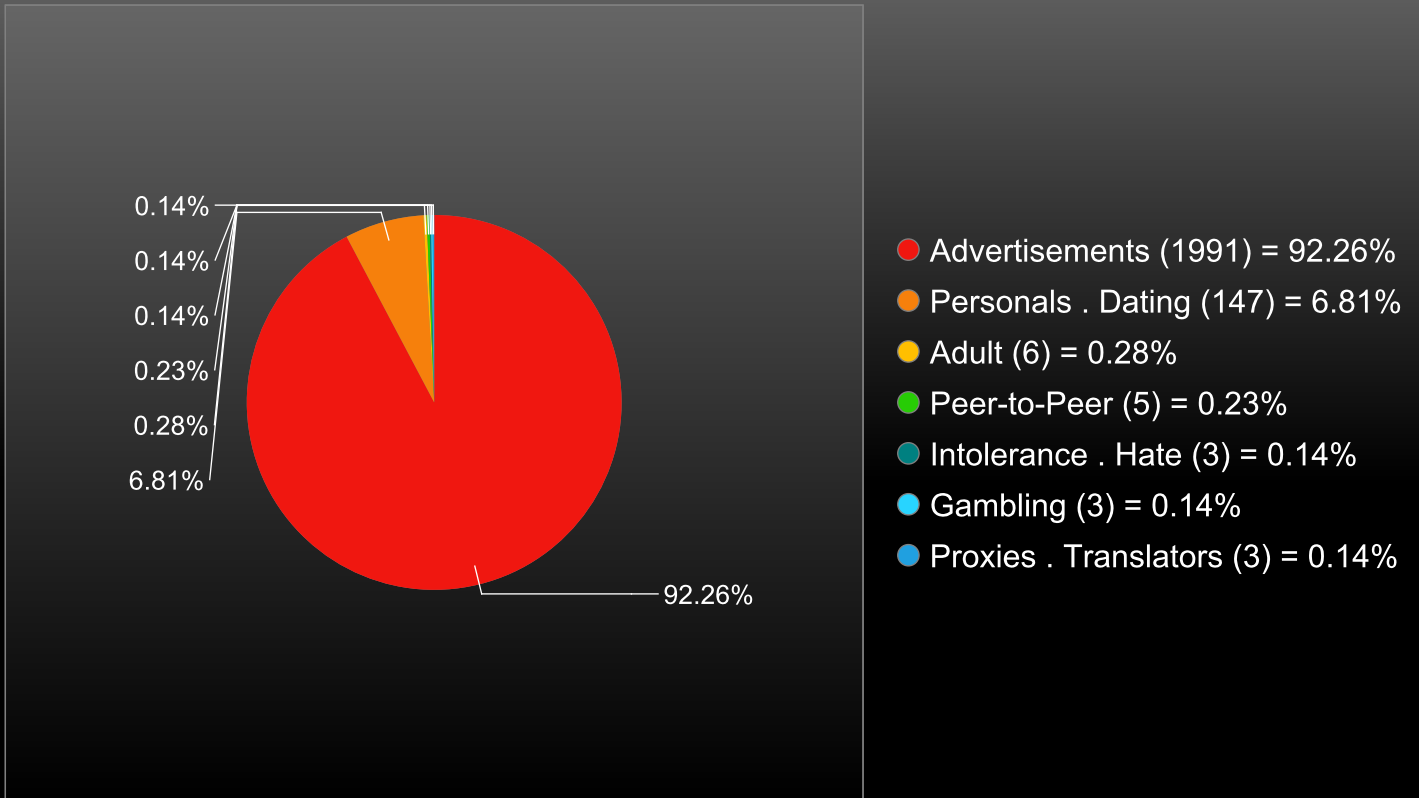

Edge-x20e-W (192.168.168.1) 7275035EA741E

From	To	Number of Logs
9/13/09 8:36 AM	9/20/09 8:36 AM	2,158

## Blocked Websites by WebBlocker Category

Blocked Websites by WebBlocker Category

Category	Count	%
Advertisements	1,991	92.26%
Personals . Dating	147	6.81%
Adult/Sexually Explicit	6	0.28%
Peer-to-Peer	5	0.23%
Intolerance . Hate	3	0.14%
Gambling	3	0.14%
Proxies . Translators	3	0.14%

Total	7	2,158	100.00%	<a href="#">View more...</a>
-------	---	-------	---------	------------------------------

WebBlocker by Client

- 192.168.168.200 (1913) = 88.65%
- 192.168.168.21 (244) = 11.31%
- 192.168.168.2 (1) = 0.05%