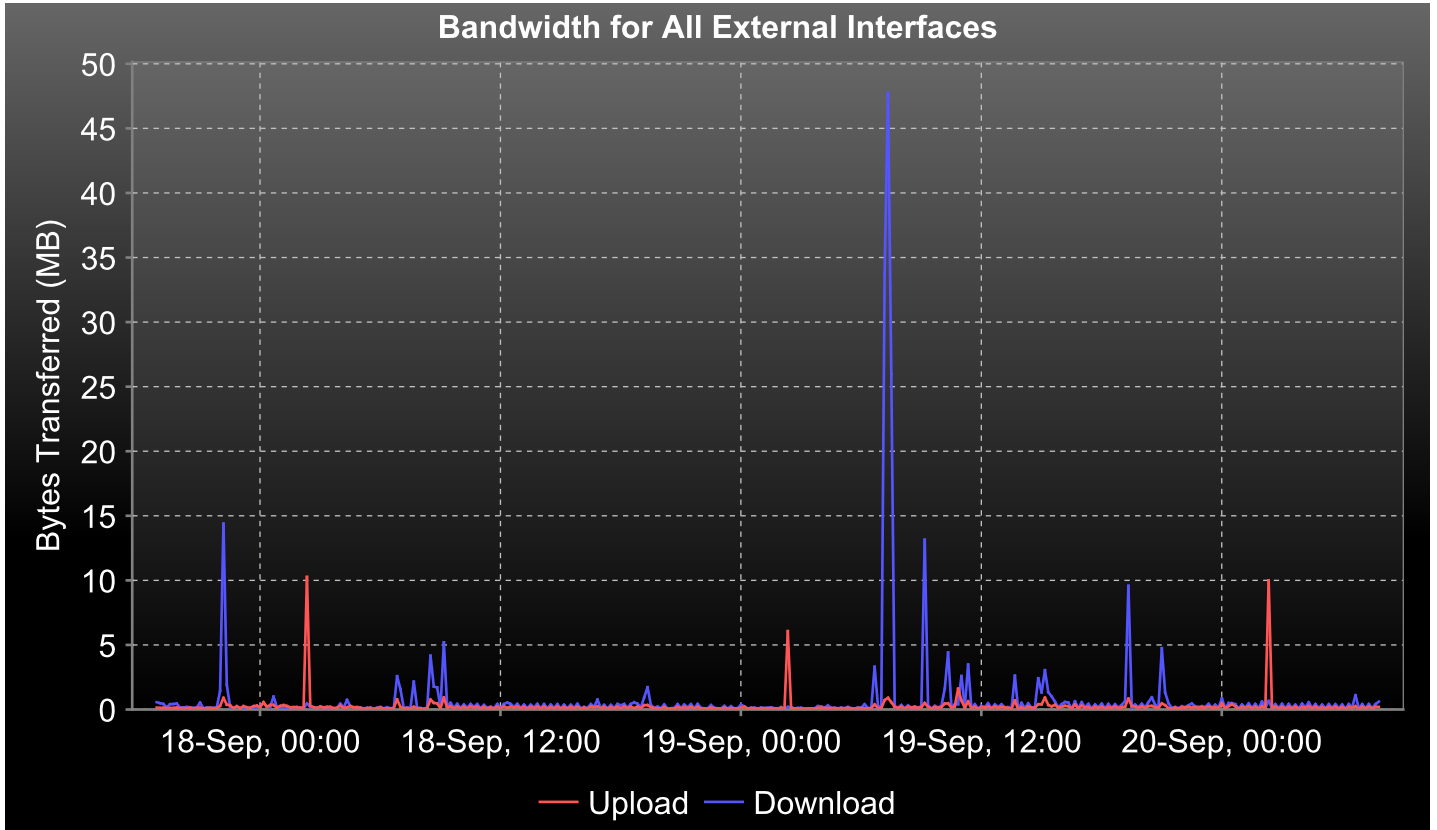

Edge-x20e-W (192.168.168.1) 7275035EA741E

From	To	Number of Logs
9/13/09 8:32 AM	9/20/09 8:32 AM	367

Bandwidth Statistics for All External Interfaces

Time	Bytes Transferred			
	Upload	Bytes (%)	Download	Bytes (%)
9/17/09 6:50 PM	153.24 KB	0.16%	581.52 KB	0.20%
9/17/09 7:00 PM	126.08 KB	0.13%	504.49 KB	0.17%
9/17/09 7:10 PM	134.31 KB	0.14%	440.39 KB	0.15%
9/17/09 7:20 PM	103.35 KB	0.11%	177.88 KB	0.06%
9/17/09 7:30 PM	116.6 KB	0.12%	417.85 KB	0.14%
Total	.62 MB	0.66%	2.07 MB	0.72%

Bandwidth Statistics for All External Interfaces

Time	Bytes Transferred			
	Upload	Bytes (%)	Download	Bytes (%)
9/17/09 7:40 PM	120.63 KB	0.13%	434.66 KB	0.15%
9/17/09 7:50 PM	154.32 KB	0.16%	474.54 KB	0.16%
9/17/09 8:00 PM	103.31 KB	0.11%	163.81 KB	0.06%
9/17/09 8:10 PM	114.08 KB	0.12%	150.52 KB	0.05%
9/17/09 8:20 PM	99.98 KB	0.10%	199.46 KB	0.07%
9/17/09 8:30 PM	130.3 KB	0.14%	170.37 KB	0.06%
9/17/09 8:40 PM	98.45 KB	0.10%	124.51 KB	0.04%
9/17/09 8:50 PM	124.43 KB	0.13%	150.38 KB	0.05%
9/17/09 9:00 PM	133.91 KB	0.14%	542.16 KB	0.18%
9/17/09 9:10 PM	90.3 KB	0.09%	93.16 KB	0.03%
9/17/09 9:20 PM	107.08 KB	0.11%	142.89 KB	0.05%
9/17/09 9:30 PM	126.61 KB	0.13%	135.78 KB	0.05%
9/17/09 9:40 PM	100.71 KB	0.10%	129.14 KB	0.04%
9/17/09 9:50 PM	119.79 KB	0.12%	166.99 KB	0.06%
9/17/09 10:00 PM	287.54 KB	0.30%	1.44 MB	0.50%
9/17/09 10:10 PM	920.71 KB	0.96%	14.38 MB	5.02%
9/17/09 10:20 PM	385.52 KB	0.40%	1.92 MB	0.67%
9/17/09 10:30 PM	327.13 KB	0.34%	188.54 KB	0.06%
9/17/09 10:40 PM	111.01 KB	0.12%	135.24 KB	0.05%
Total	4.19 MB	4.47%	23.14 MB	8.08%